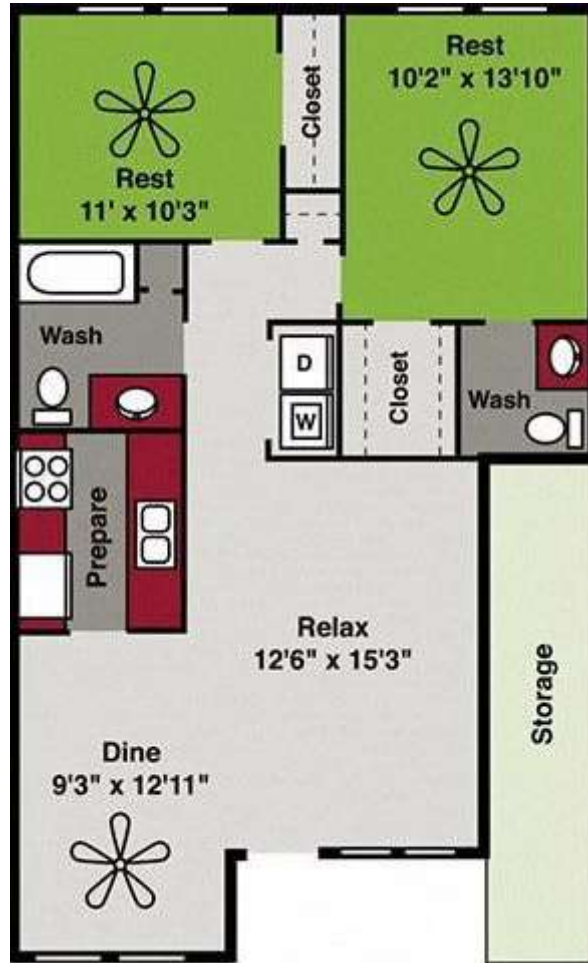

# Oak

2 BED / 1.5 BATH

# 885

SQ. FT.

**AVEN**  
APARTMENTS

3207 Stones Throw Lane | Durham, NC 27713

[www.avenliving.com](http://www.avenliving.com)

Floor plans are artist's rendering. All dimensions are approximate. Actual product and specifications may vary in dimension or detail. Not all features are available in every apartment. Prices and availability are subject to change. Please see a representative for details.