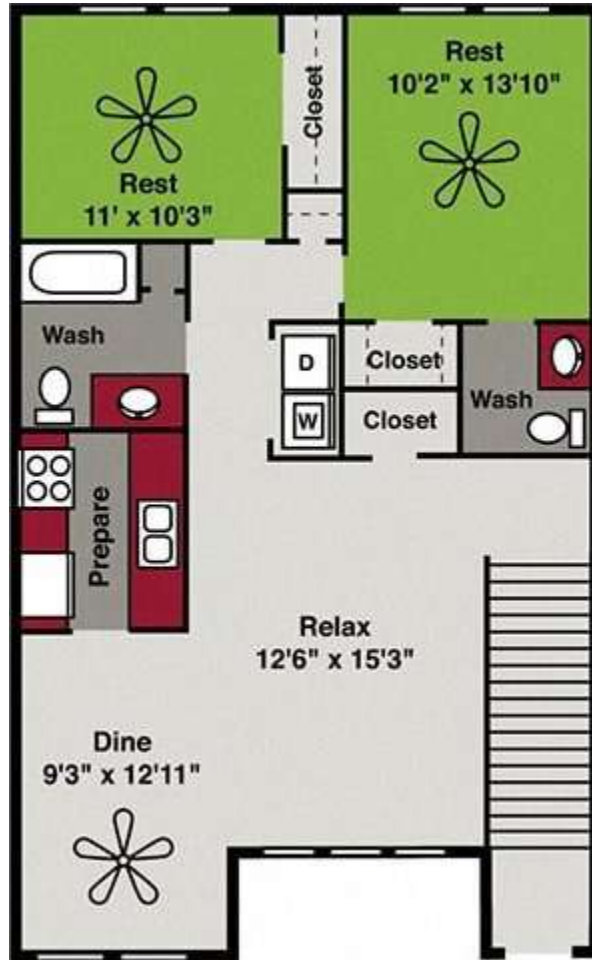

Birch

2 BED / 1.5 BATH

945

SQ. FT.

AVEN
APARTMENTS

3207 Stones Throw Lane | Durham, NC 27713

www.avenliving.com

Floor plans are artist's rendering. All dimensions are approximate. Actual product and specifications may vary in dimension or detail. Not all features are available in every apartment. Prices and availability are subject to change. Please see a representative for details.