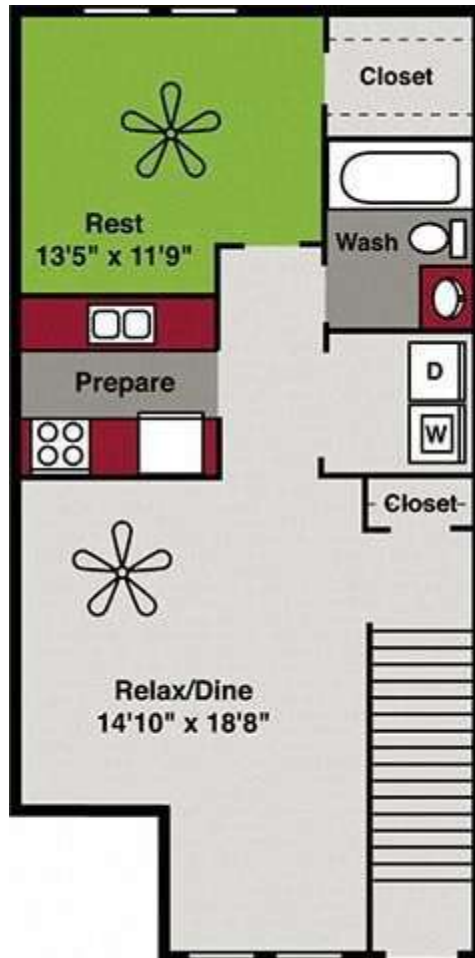

Beech

1 BED / 1 BATH

745

SQ. FT.

AVEN
APARTMENTS

3207 Stones Throw Lane | Durham, NC 27713

www.avenliving.com

Floor plans are artist's rendering. All dimensions are approximate. Actual product and specifications may vary in dimension or detail. Not all features are available in every apartment. Prices and availability are subject to change. Please see a representative for details.